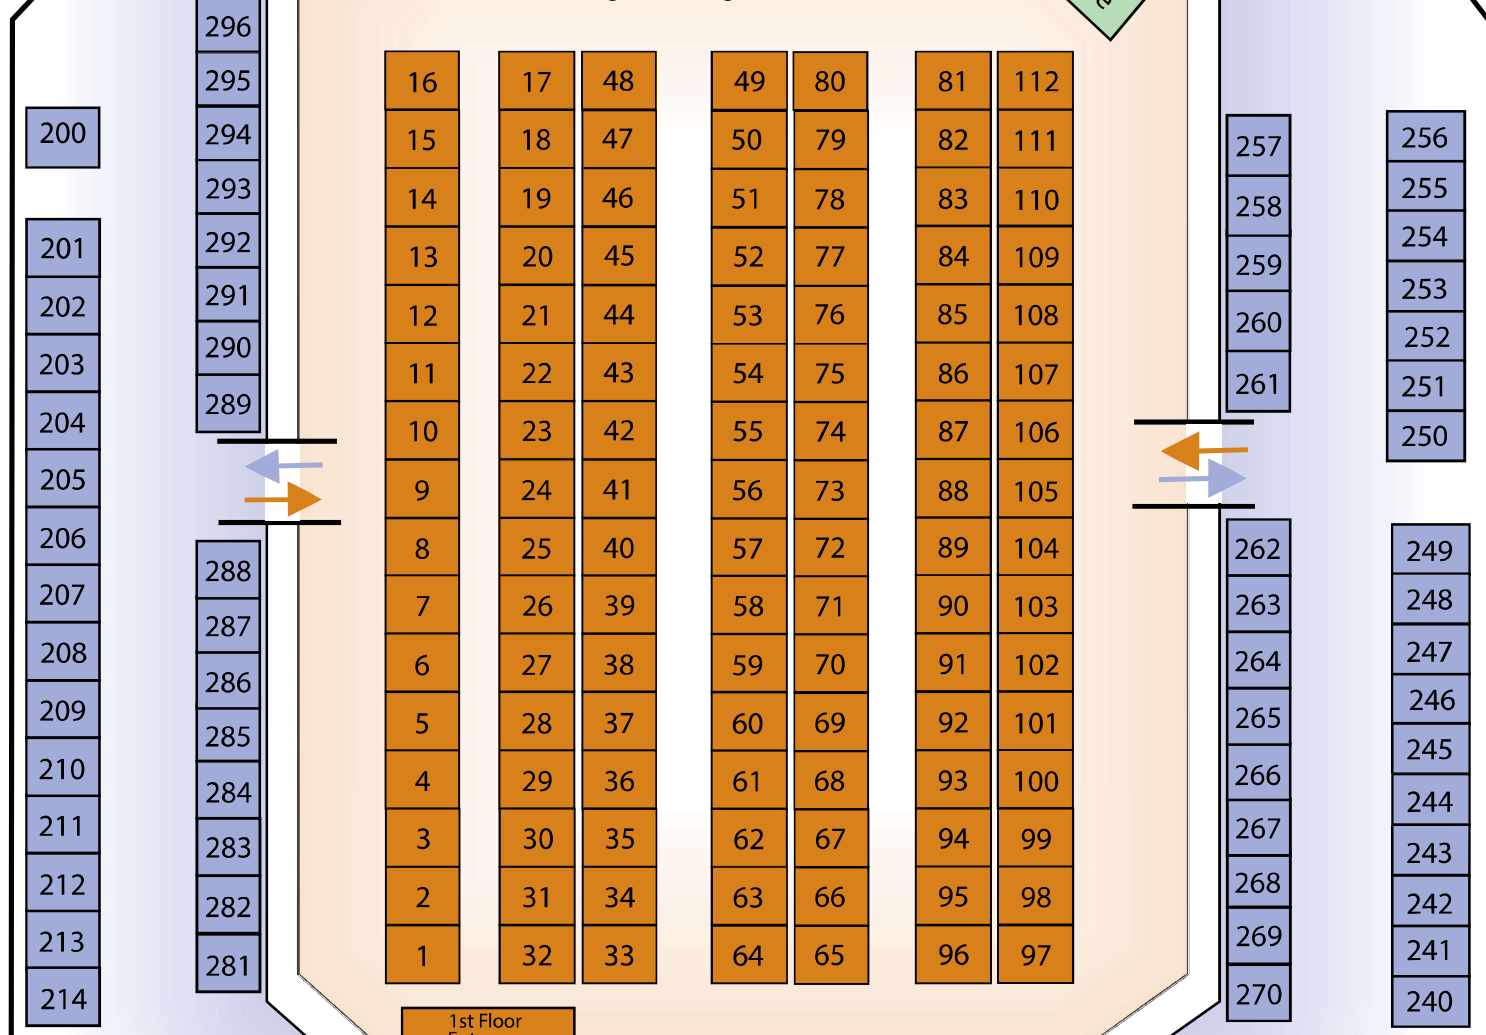

← EMPLOYER DIRECTORY CONTINUES ON THE BACK OF THIS HANDOUT

PLEASE RECYCLE MAP ON YOUR WAY OUT

**FIRST FLOOR**

Engineering and Technical

Hallway to the Venue

280 279 278 277 276

275 274 273 272 271

**SECOND FLOOR**

All Majors, Education, Government, Healthcare, Hospitality

**THE VENUE** Business (Accounting, Marketing/Sales, Logistics, HR, etc)

350	349	330	329	310	309
351	348	331	328	311	308
352	347	332	327	312	307
353	346	333	326	313	306
354	345	334	325	314	305
355	344	335	324	315	304
356	343	336	323	316	303
357	342	337	322	317	302
358	341	338	321	318	301
359	340	339	320	319	300